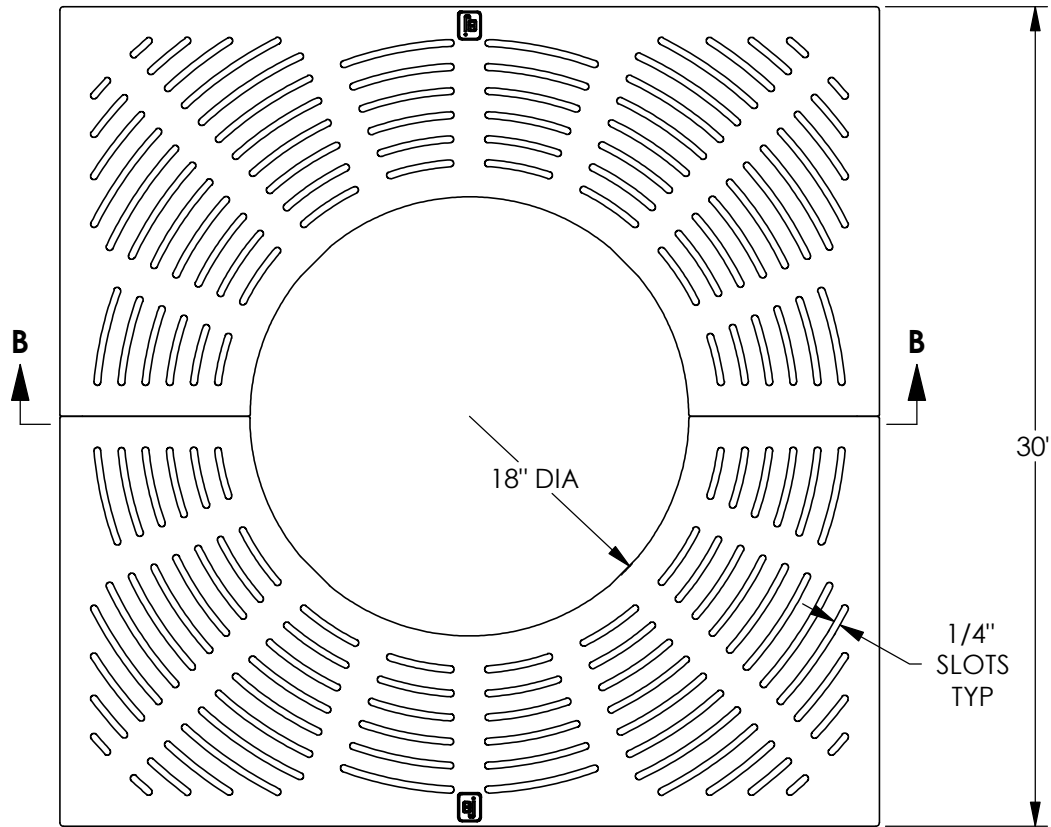

8952 PLAZA Tree Grate Set

Supplied By:
**TRENCHDRAIN
 SUPPLY**
 877-903-7246
 www.trenchdrainsupply.com

Product Number

00895231C01

Design Features

- Materials
Tree Grate
Gray Iron (CL35B)

- Design Load
Non-Traffic
- Open Area
105 SQ. IN.
- Coating
Undipped
- √ Designates Machined Surface

Certification

- ASTM A48
- ADA
-
- Country of Origin: USA

Major Components

(2) 00895231

Drawing Revision

11/3/2010 Designer: DEW
 12/9/2014 Revised By: DAE

Disclaimer

Weights (lbs/kg), dimensions (inches/mm) and drawings provided for your guidance. We reserve the right to modify specifications without prior notice.