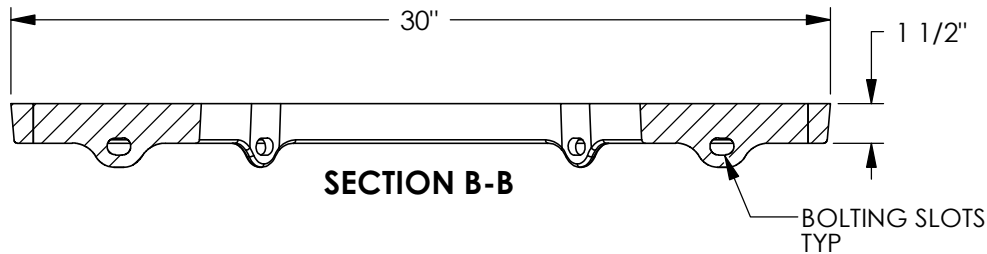

8952 PLAZA Tree Grate Set

Supplied By:
**TRENCHDRAIN
 SUPPLY**
 877-903-7246
 www.trenchdrainsupply.com

Product Number

00895231C01

Design Features

- Materials
Tree Grate
Gray Iron (CL35B)

- Design Load
Non-Traffic
- Open Area
105 SQ. IN.
- Coating
Undipped
- √ Designates Machined Surface

Certification

- ASTM A48
- ADA
-
- Country of Origin: USA

Major Components

(2) 00895231

Drawing Revision

11/3/2010 Designer: DEW
 12/9/2014 Revised By: DAE

Disclaimer

Weights (lbs/kg), dimensions (inches/mm) and drawings provided for your guidance. We reserve the right to modify specifications without prior notice.